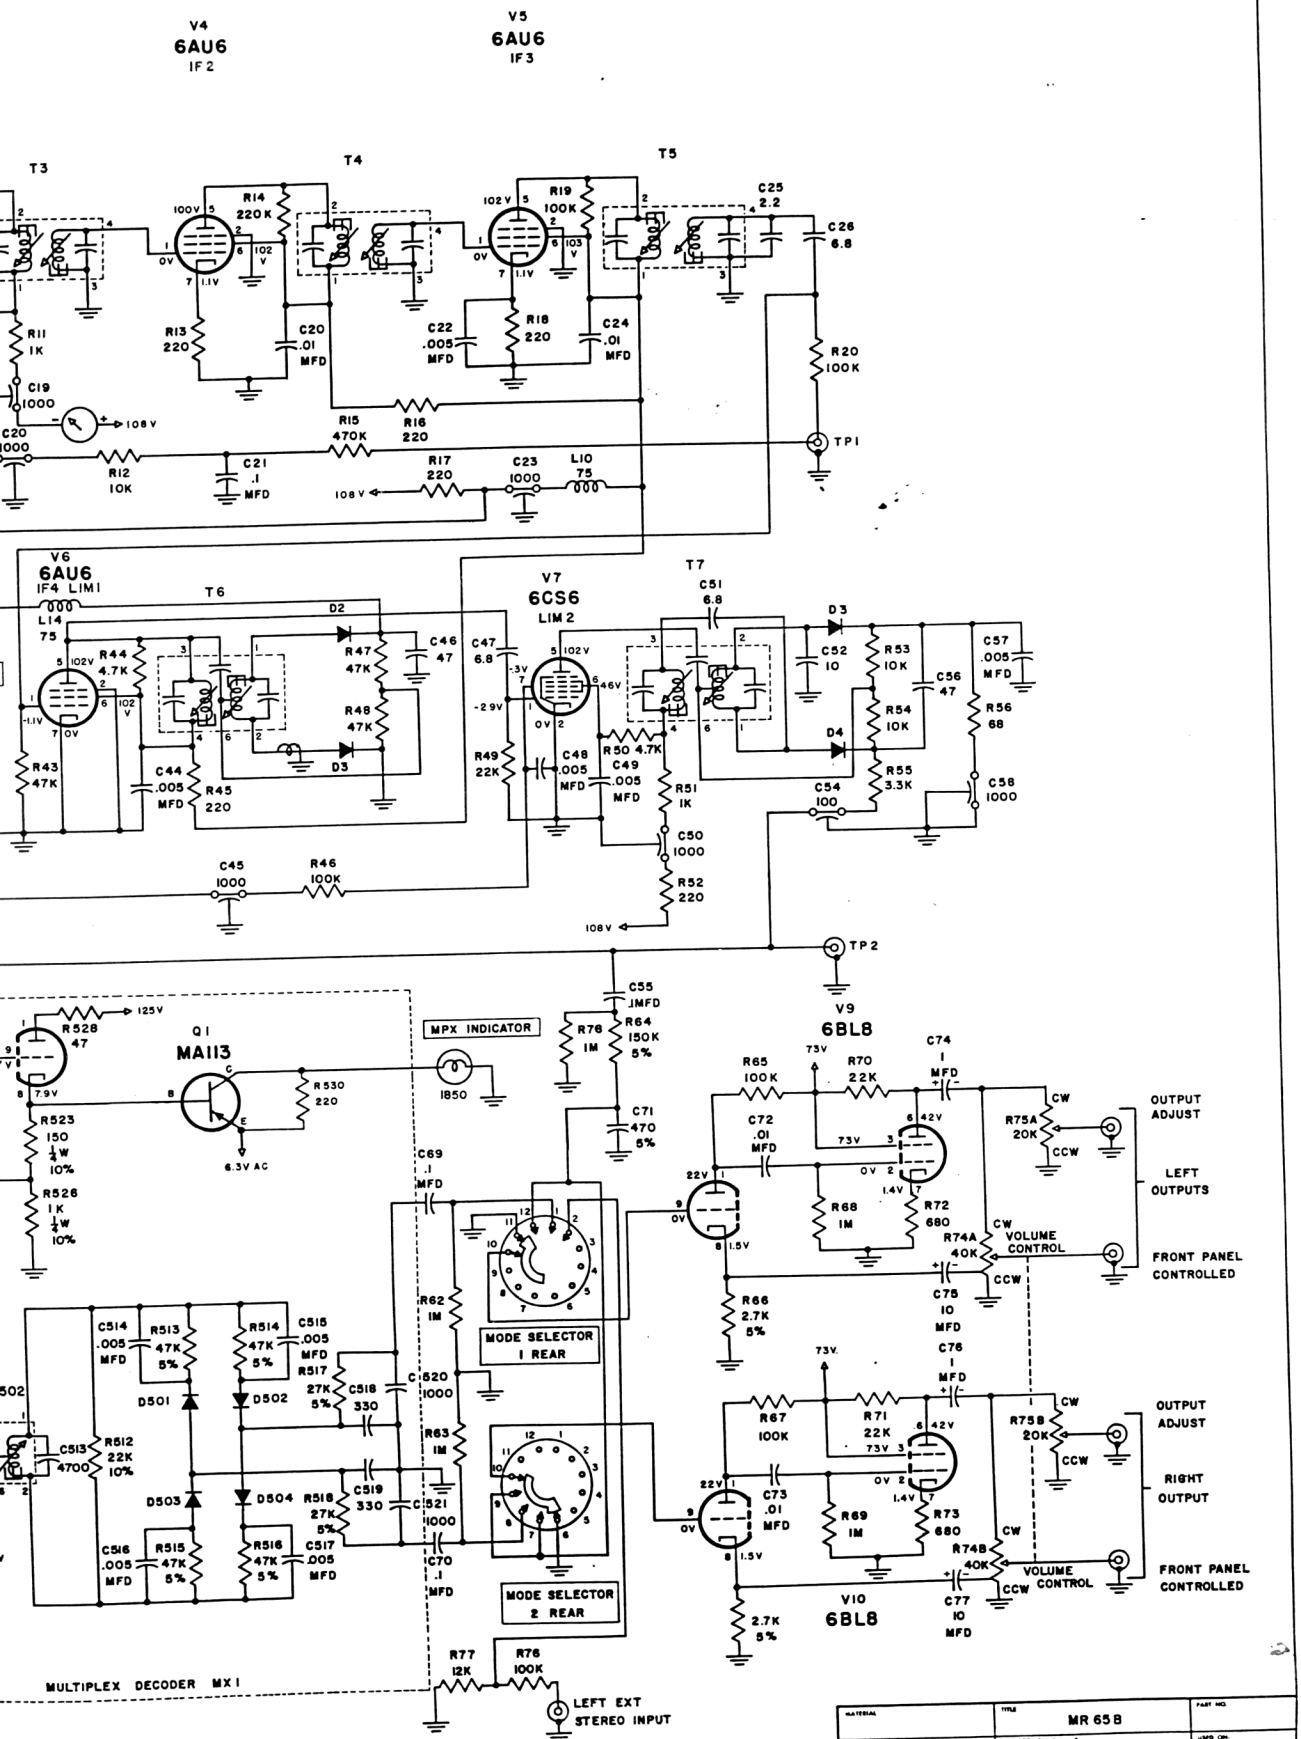

UNLESS OTHERWISE SPECIFIED
 ALL RESISTORS IN OHMS 1/2 W 20%
 ALL CAPACITORS IN PICA FARADS
 ALL INDUCTANCES IN MILLIHENRIES

MODE SELECTOR SHOWN CCW
 EXT STEREO —
 MPX STEREO —
 FM —
 POWER OFF —

DATE	TITLE	PART NO.
	MR 65 B	
DESIGN	McIntosh LABORATORY INC.	USED ON
	2 Chambers St. Binghamton, N. Y.	
DESIGNED BY	SCALE	DWG. NO.
	PER BY A. D. C. DATE 12.11.62	3C 105-189 A
CHECKED BY JRC	APP'D JRC	